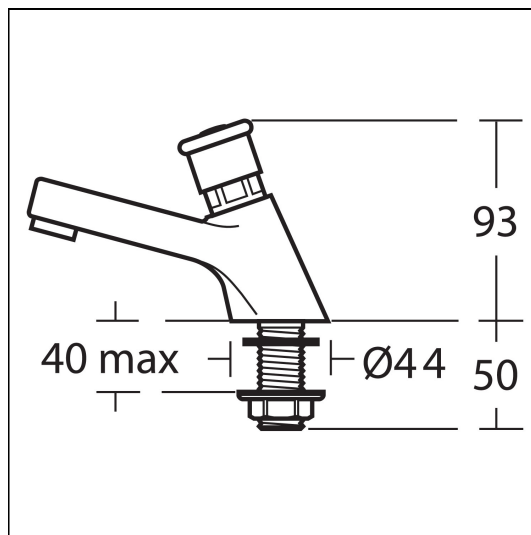

Sandringham 21 1/2" Self Closing Pillar Taps

ILLUSTRATED

S0672 Sandringham 21 1/2" self closing pillar taps with 4 litre per minute flow regulators (pair)

ILLUSTRATED PRODUCT DETAILS

Materials

S0672 Chrome Plated Brass

Finishes

S0672  Chrome (AA)

Special Notes

Easy push mechanism. 4 litre per minute flow regulators supplied for water saving installations. Also supplied with an additional pair of hot and cold indices. Consideration should be given to safe hot water delivery and the use of an appropriate temperature reduction device, please see A5900AA (for use with 15mm pipework) or A5901AA for use with 22mm pipework).